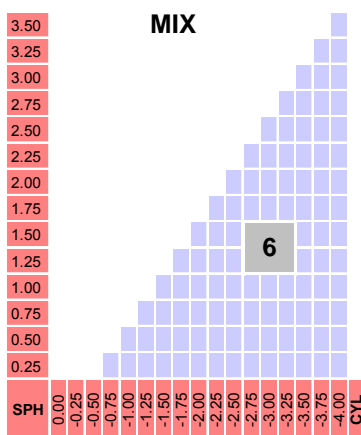

DIO Sports Mono Transitions TVX

Specification

Material	TVX	UV cut off (nm)	400
Refractive Index	1.53	Base curve	6/8BC
Gravity	1.11	Max Diameters (mm)	76
Abbe Value	45	Color	Grey/Brown

Lens Features

- Spherical SV freeform design
- As-worn prescription optimization with 0.01D
- A precise spherical SV high curve lens
- Multi AR coating with EMI

Power Chart

Lens Marking Layout

Add-on Features

- Precal
- Remote Edging
- Special thickness
- Rx compensation
- Decentration
- Hi cylinder (4-6)
- Prism ($\leq 4 \Delta$)
- Mirror coating

75R

Unsurfaced Area

Decentration = 10mm

Index = 1.530

※ When your prescription is over of range, please contact us directly.