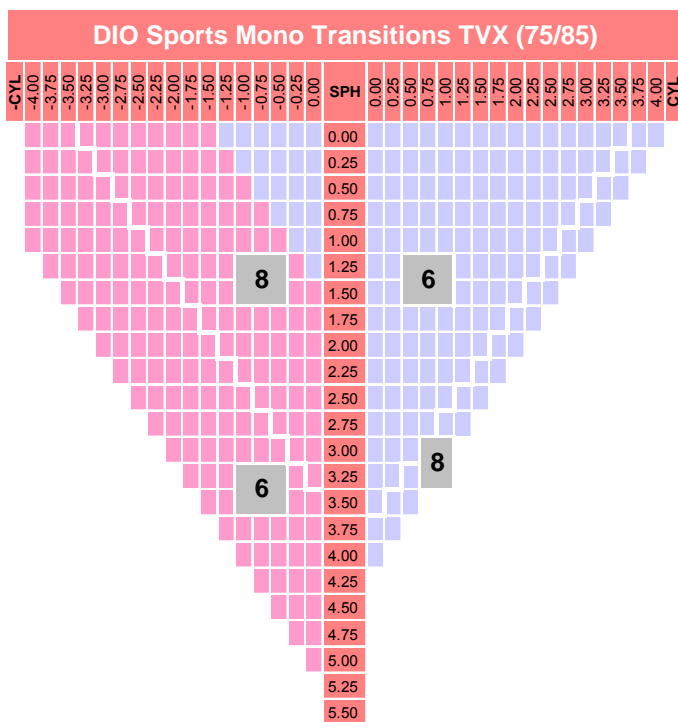

DIO Sports Mono Transitions TVX

Specification

Material	TVX	UV cut off (nm)	400
Refractive Index	1.53	Base curve	6/8BC
Gravity	1.11	Max Diameters (mm)	76
Abbe Value	45	Color	Grey/Brown

Lens Features

- Spherical SV freeform design
- As-worn prescription optimization with 0.01D
- A precise spherical SV high curve lens
- Multi AR coating with EMI

Power Chart

Lens Marking Layout

Add-on Features

- Precal
- Remote Edging
- Special thickness
- Rx compensation
- Decentration
- Hi cylinder (4-6)
- Prism ($\leq 4 \Delta$)
- Mirror coating

75R

Unsurfaced Area

Decentration = 10mm

Index = 1.530

※ When your prescription is over of range, please contact us directly.